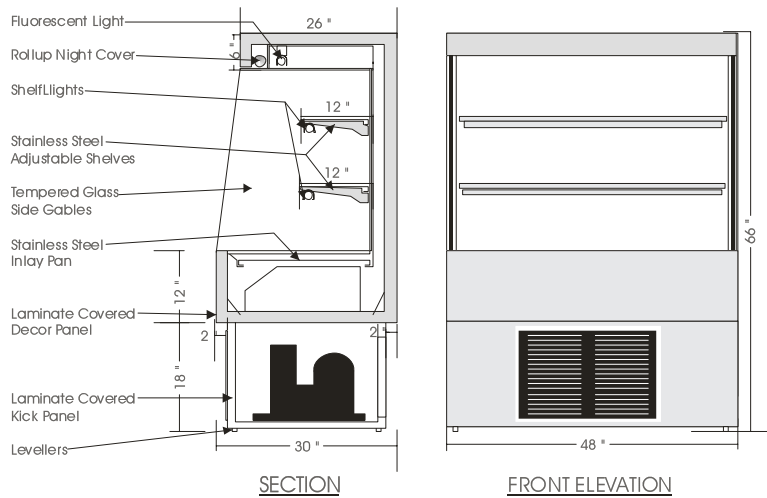

### SPECIFICATIONS

MODEL	DIMENSIONS	UNIT H.P.	ELECTRICAL (DUAL VOLTAGE) 1 PH/60 HZ			SHIPPING WT.
			COND. UNIT	LIGHTS	EVAPORATOR PAN	
RSS 6636	36"L.X30"D.X66"H.	3/4	230V/08.0 AMP	115V/1.5 AMP	115V/8.3 AMP	440 lb.
RSS 6648	48"L.X30"D.X66"H.	3/4	230V/08.0 AMP	115V/2.0 AMP	115V/8.3 AMP	540 lb.
RSS 6660	60"L.X30"D.X66"H.	3/4	230V/09.4 AMP	115V/2.5 AMP	115V/8.3 AMP	780 lb.
RSS 6672	72"L.X30"D.X66"H.	1	230V/14.9 AMP	115V/3.0 AMP	115V/8.3 AMP	890 lb.
RSS 6696	96"L.X30"D.X66"H.	1 1/2	230V/17.4 AMP	115V/5.0 AMP	115V/8.3 AMP	1090 lb.

*Direct connection to Condensing unit, Light & Evaporator pan (Optional).*

*Floor drain highly recommended for these units. Front air Intake ventilation grill.*

*Allow 6" space between wall & unit for air circulation.*