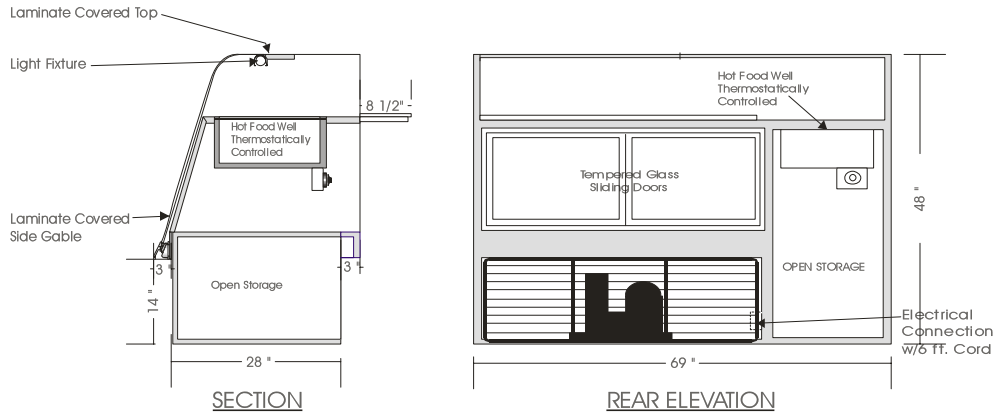

Eurostyle

SOUP/SANDWICH CASE – RSCD-S

MODELS: RSCD-S 4869, RSCD-S 4878, RSCD-S 4894

SPECIFICATIONS

MODEL	DIMENSIONS	WELLS	ELECTRICAL (WELLS))	ELECTRICAL (LIGHT/COMP.))	SHIPPING WT.
RSCD-S 4869	69"L.X34"D.X48"H.	1 WELLS	120V/1/60HZ/10.0 Amp	115V/1/60HZ/9.0 Amp/ 1/3 H.P.	530 lb.
RSCD-S 4878	78"L.X34"D.X48"H.	2 WELLS	208V/1/60HZ/11.9 Amp	115V/1/60HZ/9.0 Amp/ 1/3 H.P.	650 lb.
RSCD-S 4894	94"L.X34"D.X48"H.	3 WELLS	208V/1/60HZ/17.9 Amp	115V/1/60HZ/9.0 Amp/ 1/3 H.P.	890 lb.

STANDARD FEATURES

1. Top light.
2. Top light in lower refrigerated display.
3. Mirrored interior gables. (Lower Ref. Display only)
4. Tempered curved front glass, tilt forward & removable.
5. White epoxy coated wire shelf.
6. White sani board work surface.
7. Clear satin anodized aluminum hinge.
8. Exterior & interior laminate finish: Black.

OPTIONS

1. Shelf lights.
2. Plastic laminate exterior finish of choice.
3. Powder coated or colour anodized hinge.
4. Custom units on request.

Operating temperature of 2° to 4° Celsius (37° to 40° F.) under normal store conditions of 24° Celsius (75° F.) with 50% relative humidity. Condensation on glass may occur under hot & humid conditions. Product entering the display case must be 4° Celsius (40° F.) or lower.