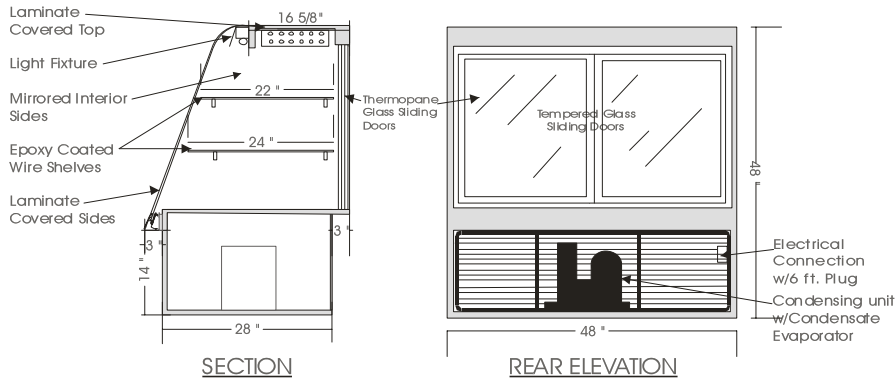

Eurostyle

REFRIGERATED PASTRY/DELI - GRAVITY – RPDW

MODELS: RPDW 4840, RPDW 4848, RPDW 4860, RPDW 4869, RPDW 4878, RPDW 4894

SPECIFICATIONS

MODEL	DIMENSIONS	COMPRESSOR	ELECTRICAL	SHIPPING WT.
RPDW 4840	40"L.X34"D.X48"H.	1/4 H.P.	115V/ 1/60HZ/ 9.0 AMP	400 lb.
RPDW 4848	48"L.X34"D.X48"H.	1/3 H.P.	115V/ 1/60HZ/ 9.0 AMP	480 lb.
RPDW 4860	60"L.X34"D.X48"H.	1/3 H.P.	115V/ 1/60HZ/10.0 AMP	550 lb.
RPDW 4869	69"L.X34"D.X48"H.	1/3 H.P.	115V/ 1/60HZ/10.0 AMP	625 lb.
RPDW 4878	78"L.X34"D.X48"H.	1/2 H.P.	115V/ 1/60HZ/11.0 AMP	740 lb.
RPDW 4894	94"L.X34"D.X48"H.	1/2 H.P.	115V/ 1/60HZ/12.0 AMP	825 lb.

STANDARD FEATURES

1. Top light.
2. Solid sides w/mirrored interior gables.
3. Tempered curved front glass, tilt forward & removable.
4. White epoxy coated wire shelves.
5. Clear satin anodized aluminum hinge.
6. Exterior & interior laminate finish: Black.
7. Self contained compressor w/hot gas condensate evaporator pan.

OPTIONS

1. Shelf lights.
2. Plastic laminate exterior finish of choice.
3. Powder coated or colour anodized hinge.
4. Custom units on request.
5. Remote condensing unit.
6. Front glass defogging system. (Case depth 36" with defogging system)
7. Full extension pull out drawer.