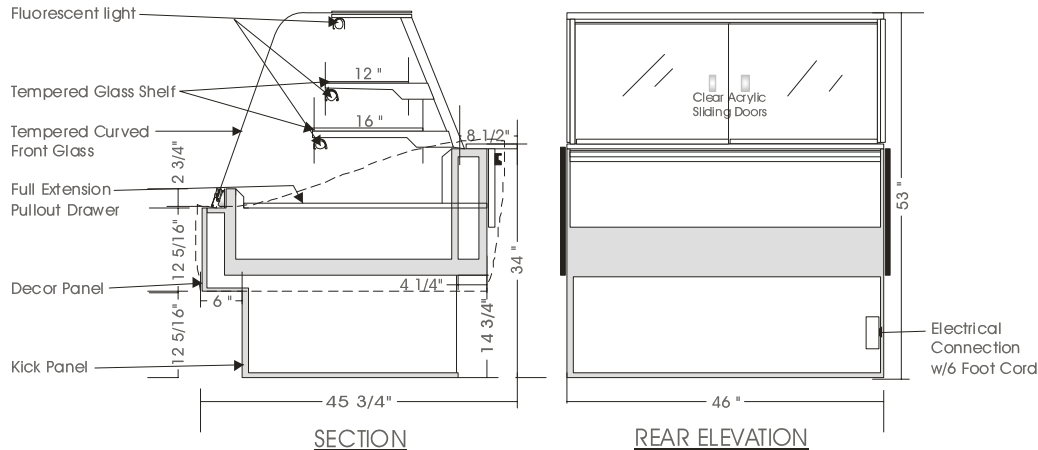

Eurostyle

DRY CASE – NPD

MODELS: NPD 5338, NPD 5346, NPD 5358, NPD 5376, NPD5392

SPECIFICATIONS

MODEL	DIMENSIONS	ELECTRICAL	SHIPPING WT.
NPD 5338	38"L.X45 $\frac{3}{4}$ "D.X53"H.	115V/ 1/60HZ/1.5 AMP	300
NPD 5346	46"L.X45 $\frac{3}{4}$ "D.X53"H.	115V/ 1/60HZ/1.5 AMP	360
NPD 5358	58"L.X45 $\frac{3}{4}$ "D.X53"H.	115V/ 1/60HZ/1.5 AMP	420
NPD 5376	76"L.X45 $\frac{3}{4}$ "D.X53"H.	115V/ 1/60HZ/2.0 AMP	520
NPD 5392	92"L.X45 $\frac{3}{4}$ "D.X53"H.	115V/ 1/60HZ/3.0 AMP	600

STANDARD FEATURES

1. Top light.
2. Shelf lights.
3. Tempered curved front glass, tilt forward & removable.
4. Clear satin anodized aluminum hinge & framework.
5. Exterior & interior lamination finish: Black
6. Laminate covered side gables.
7. Laminate covered display deck.
8. Full extension pullout laminated drawer.